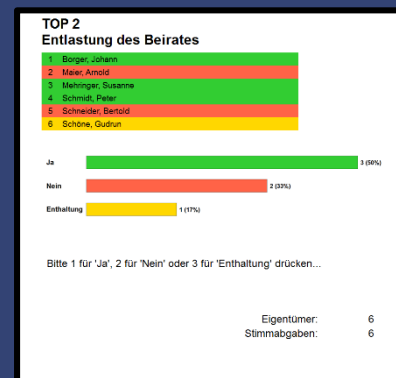

Reply®
Mini+

Reply®
Engage

Reply®
Plus

It is imperative that property Management Assemblies conduct legally impeccable elections across all types of votes and topics.

Our tailor-made electronic voting solution ensures this security, no matter how controversial the question may be.

OwnArs™ for Property Management Meetings: Key Features

- ✓ Determination of a quorum
- ✓ Allocation of names to a voting unit
- ✓ Management of the voting shares
- ✓ Differentiated voting proxy
- ✓ Open, roll call or secret ballot
- ✓ Accessible for red-green colour blind participants
- ✓ Clear visualization of voting start process,
- ✓ Transparent monitoring during the voting process
- ✓ Display of voting end
- ✓ Detailed logging of each voting process with automatic creation of the report file (print ready)

Nr.	Name	Beschreibung	A/B	Stimmgewichtung
1	TOP 1	Feststellung der Beschlussfähigkeit	<input checked="" type="checkbox"/>	Keine
2	TOP 2	Entlastung des Beirates	<input type="checkbox"/>	Wohnung
3	TOP 3	Genehmigung des Wirtschaftsjahres 2011	<input type="checkbox"/>	Wohnung

Whether addition or subtraction model, we will make all voting procedures reliable and quick.

The voting results can be documented and stored verifiably.

A timely visualisation for all present participants can also be shown within seconds.